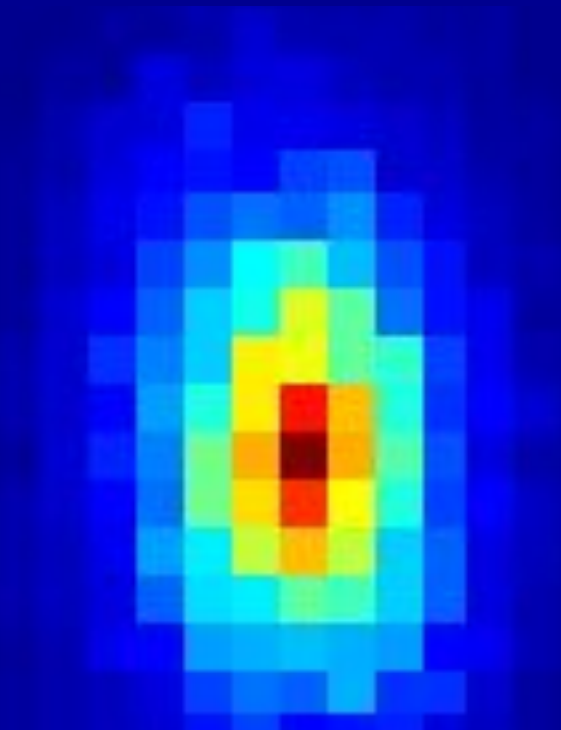

Collective Detection

Spoofting

Bissig et al. *Fast and Robust GPS Fix
Using One Millisecond of Data*. 2017

Successive Interference Cancellation

Successive Interference Cancellation

Successive Interference Cancellation