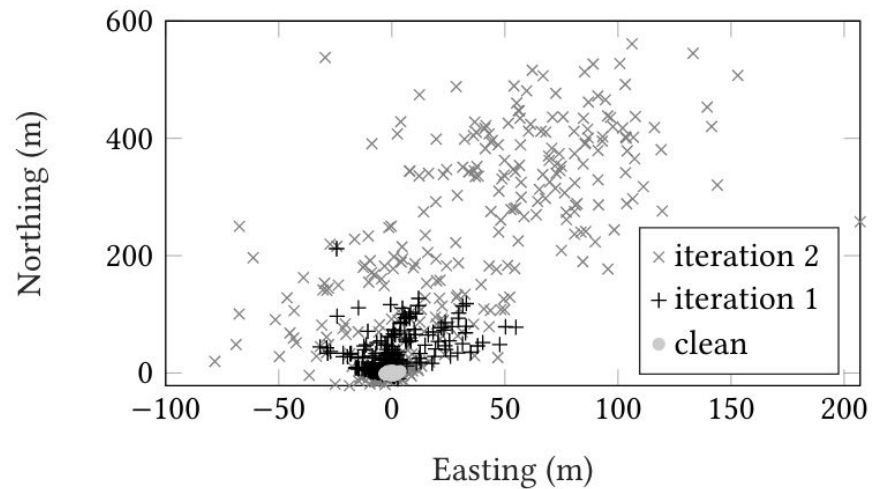

Stationary on a rooftop