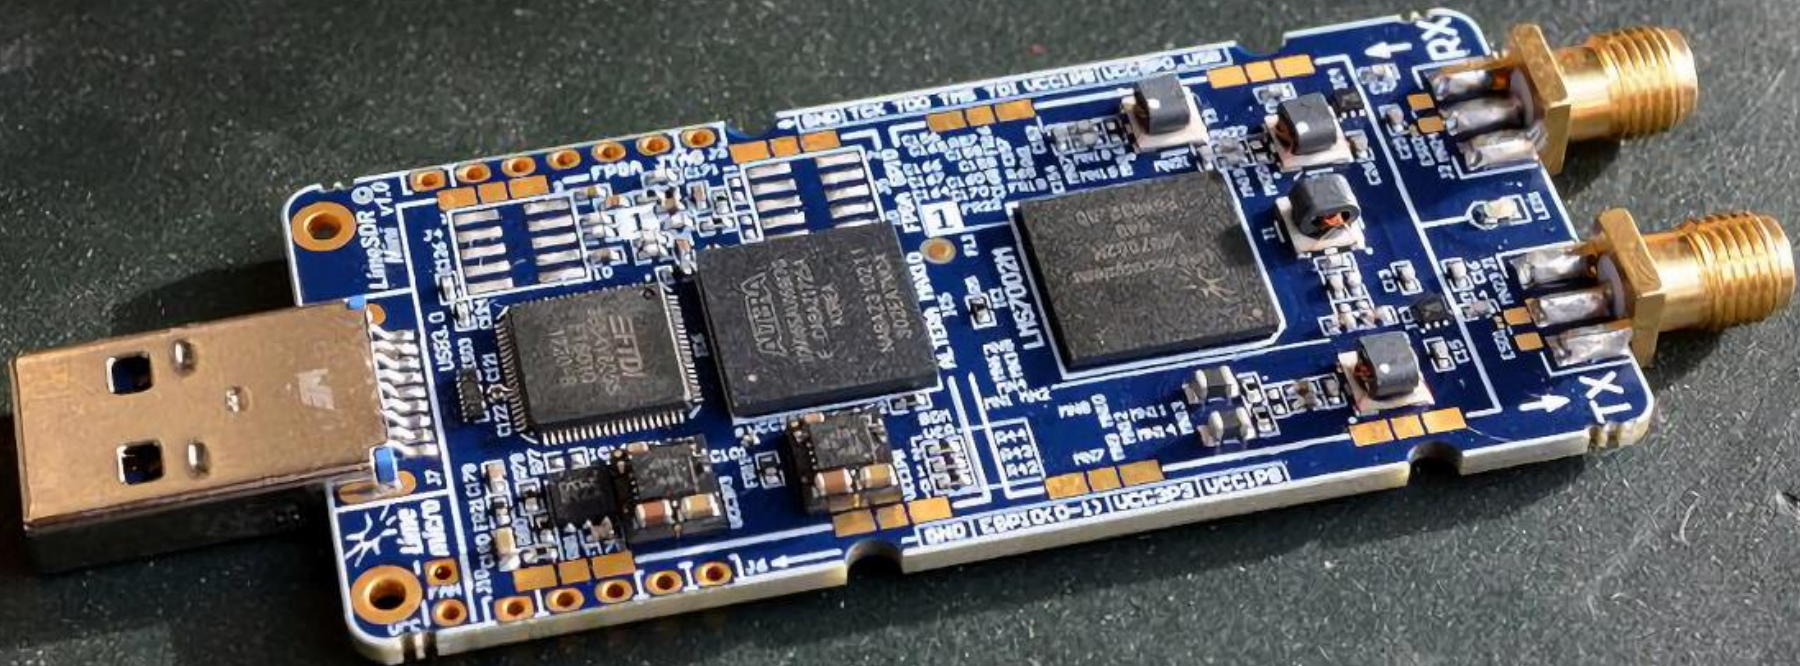

<https://myriadrf.org/app/uploads/2017/11/limesdr-mini.jpg>