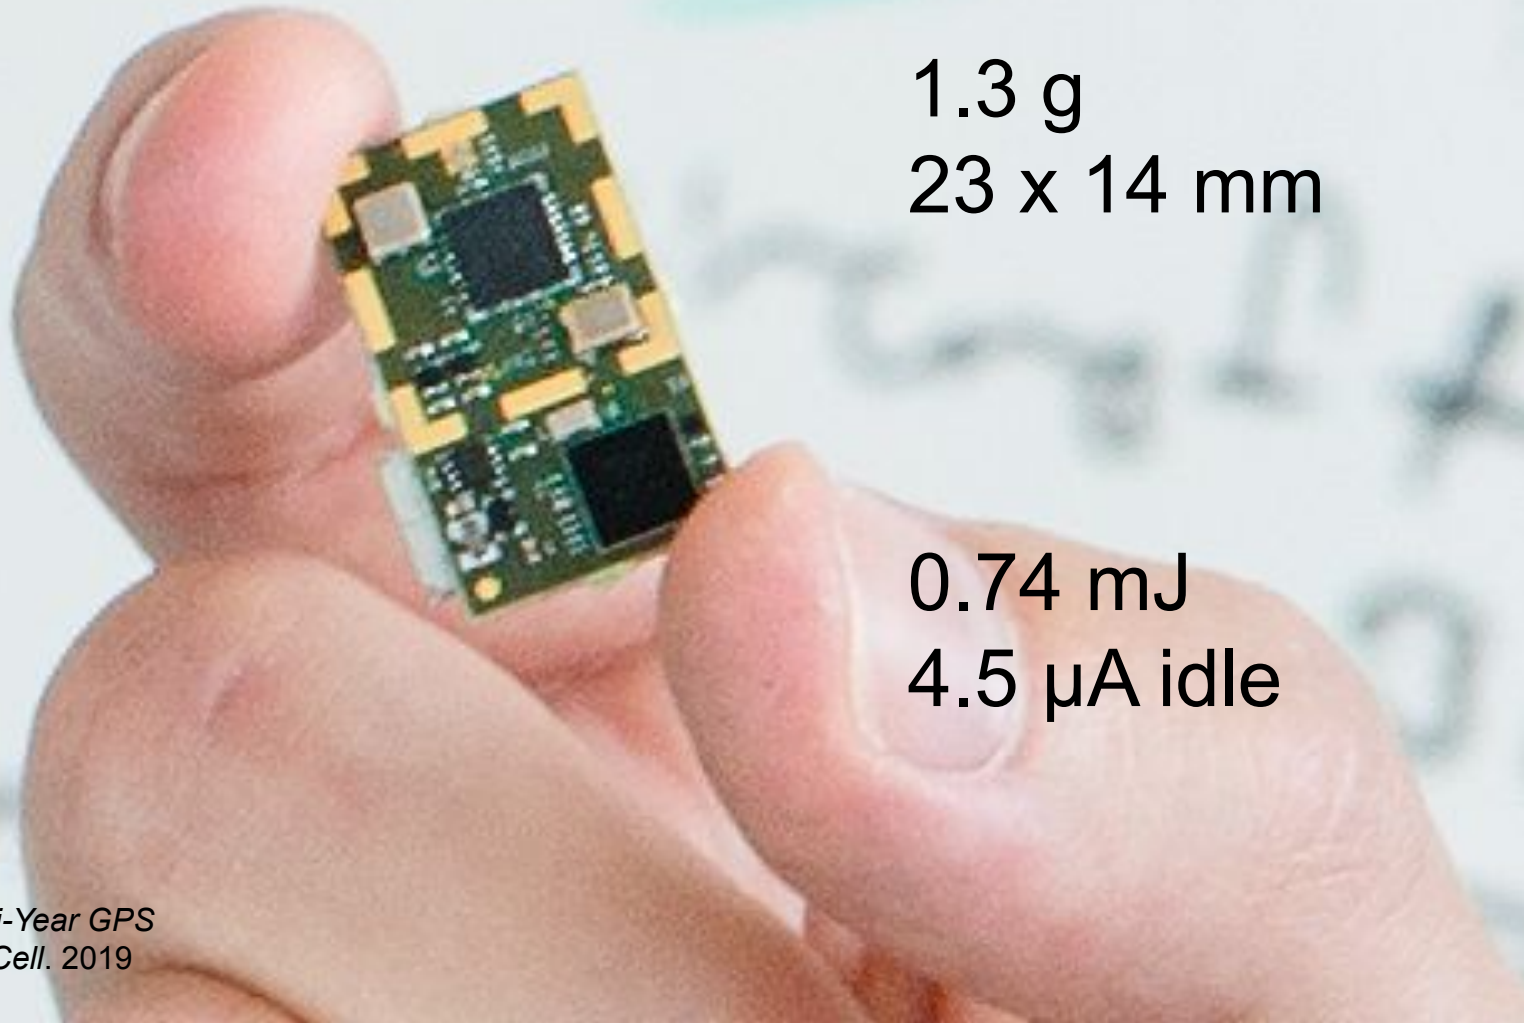

First published: 07 May 2017 | <https://doi.org/10.1002/navi.183> | Citations: 29

Read the full text

PDF TOOLS SHARE

Abstract

An attacker's ability to control a maritime surface vessel by broadcasting counterfeit civil Global Positioning System (GPS) signals is

40310

Views

Mass GPS Spoofing Attack in Black Sea?

<https://myriadrf.org/app/uploads/2017/11/limesdr-mini.jpg>

1.3 g

23 x 14 mm

0.74 mJ

4.5 μ A idle