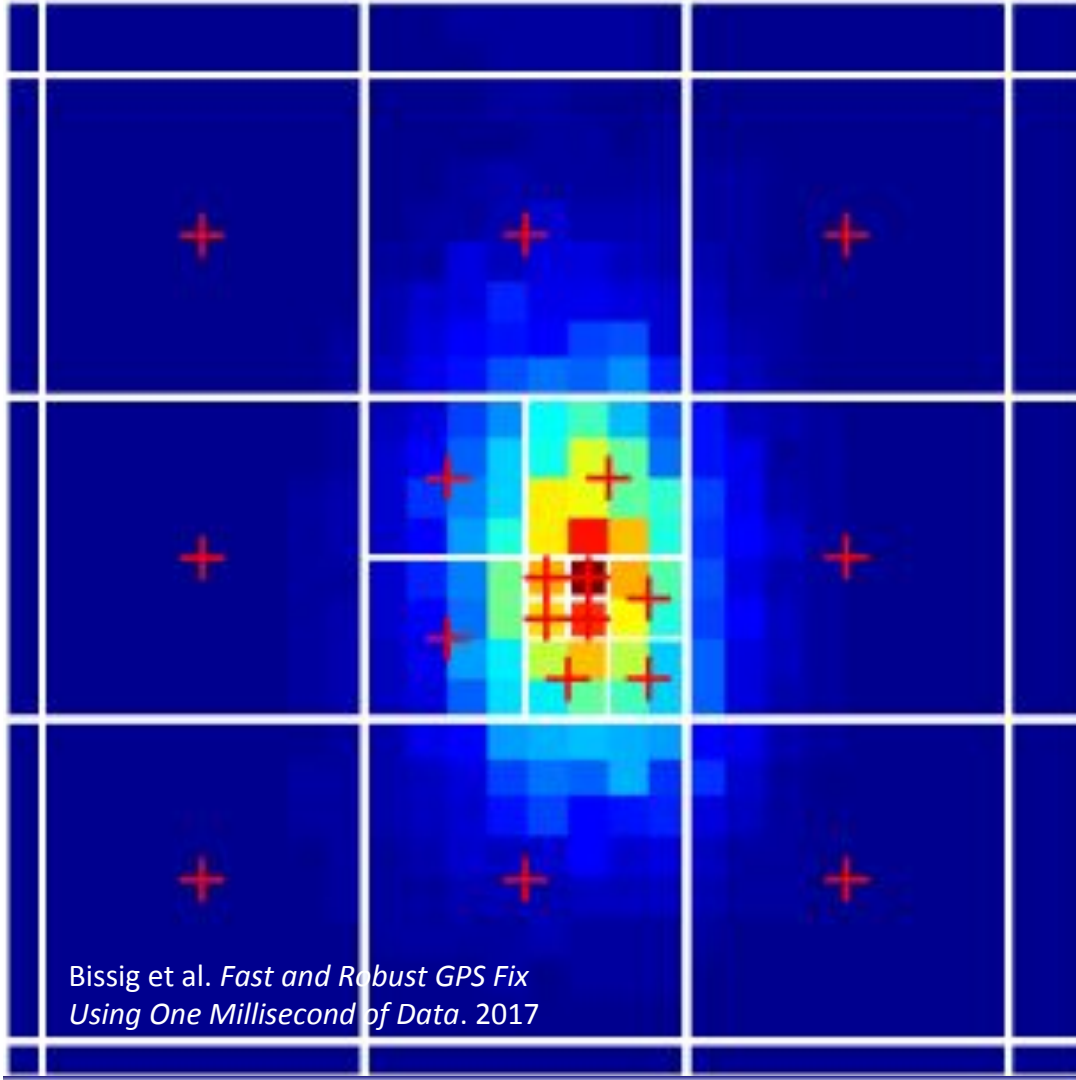

Bissig et al. *Fast and Robust GPS Fix
Using One Millisecond of Data*. 2017