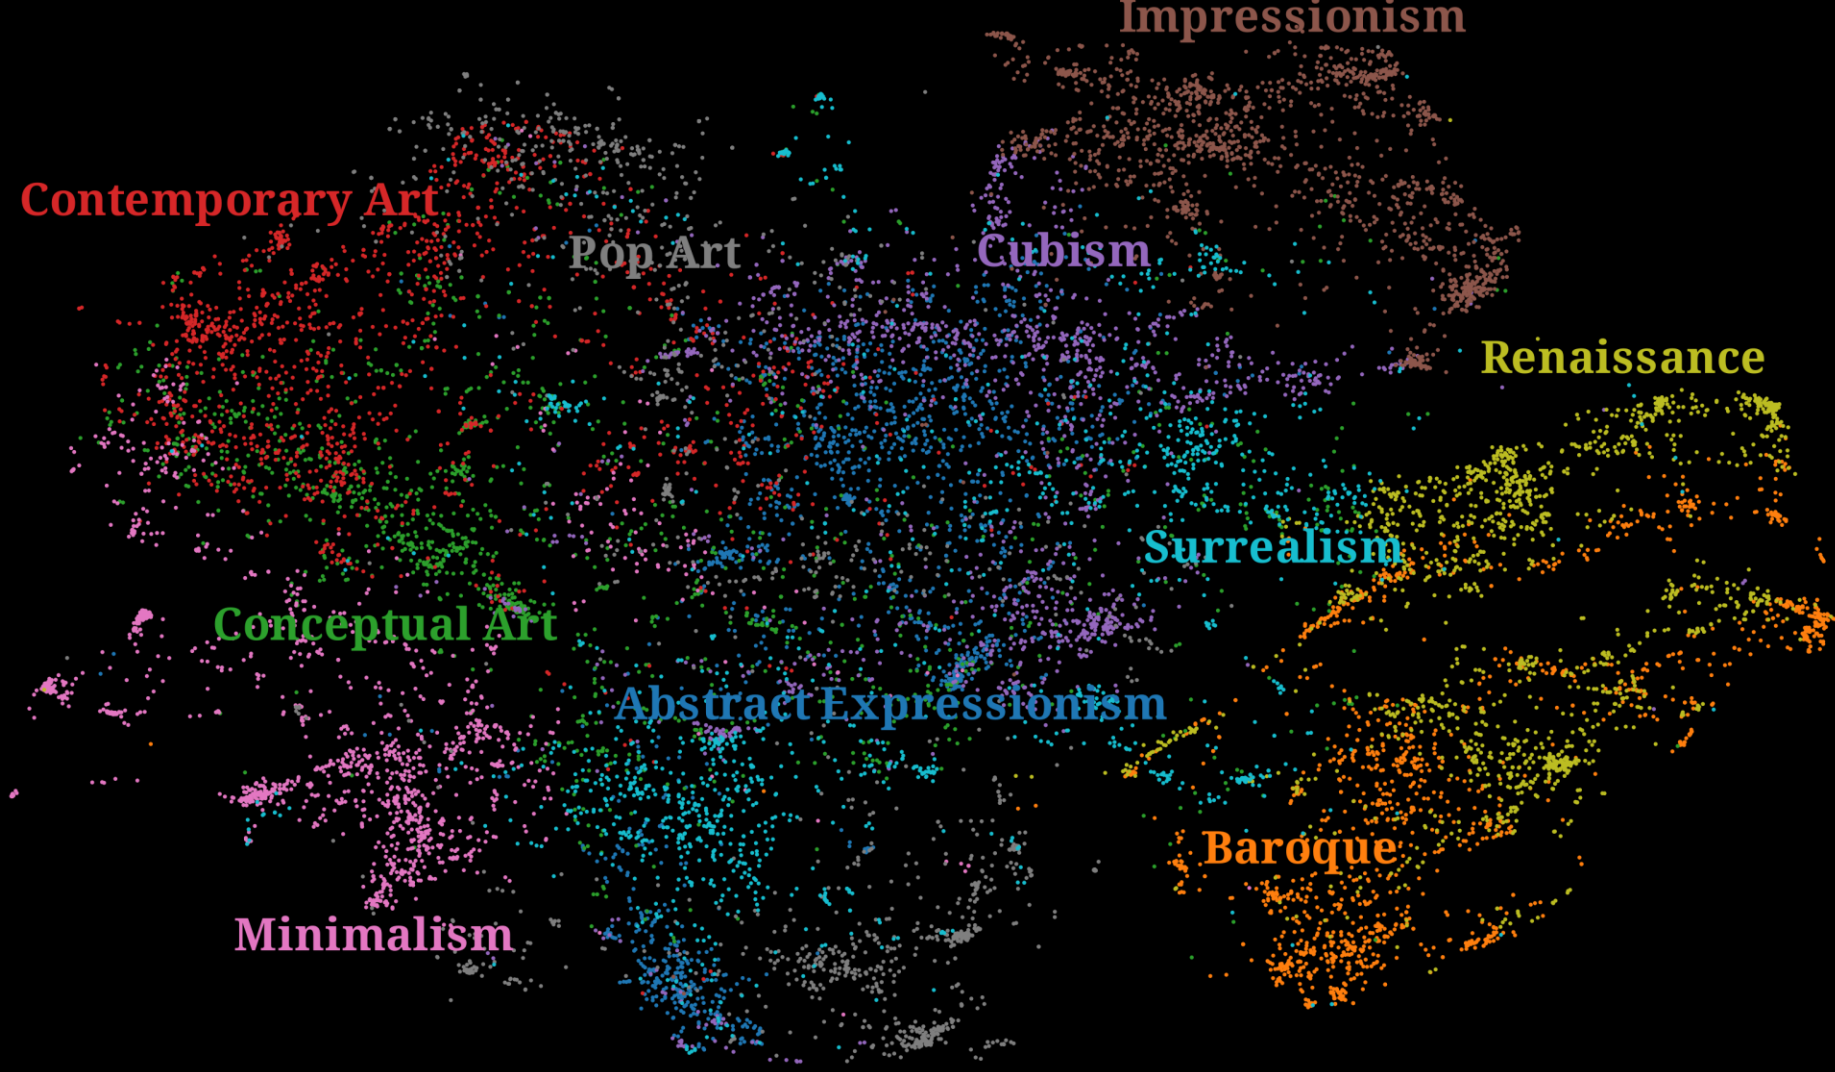

Lynn Goldsmith

Andy Warhol

Second Closest with CLIP Distance

Third Closest

ST MARGARET'S, WESTMINSTER

London. Pub. by W. Phillips, at R. Chapman's Dispensary, at No. 107 Strand.

Max Distance

ST. MARK'S, VENICE

Closest(!) by Joël Mathys

Art Map by Florian Grötschla

Boy with a Pearl Earring by Midjourney

Contemporary Edward Hopper by niaphoto

Original Men on the Moon by jonjiv

Midjourney

Boris Eldagsen

by Stefan Guntlin (Midjourney)

Girl with a Pearl Earring by Johannes Vermeer