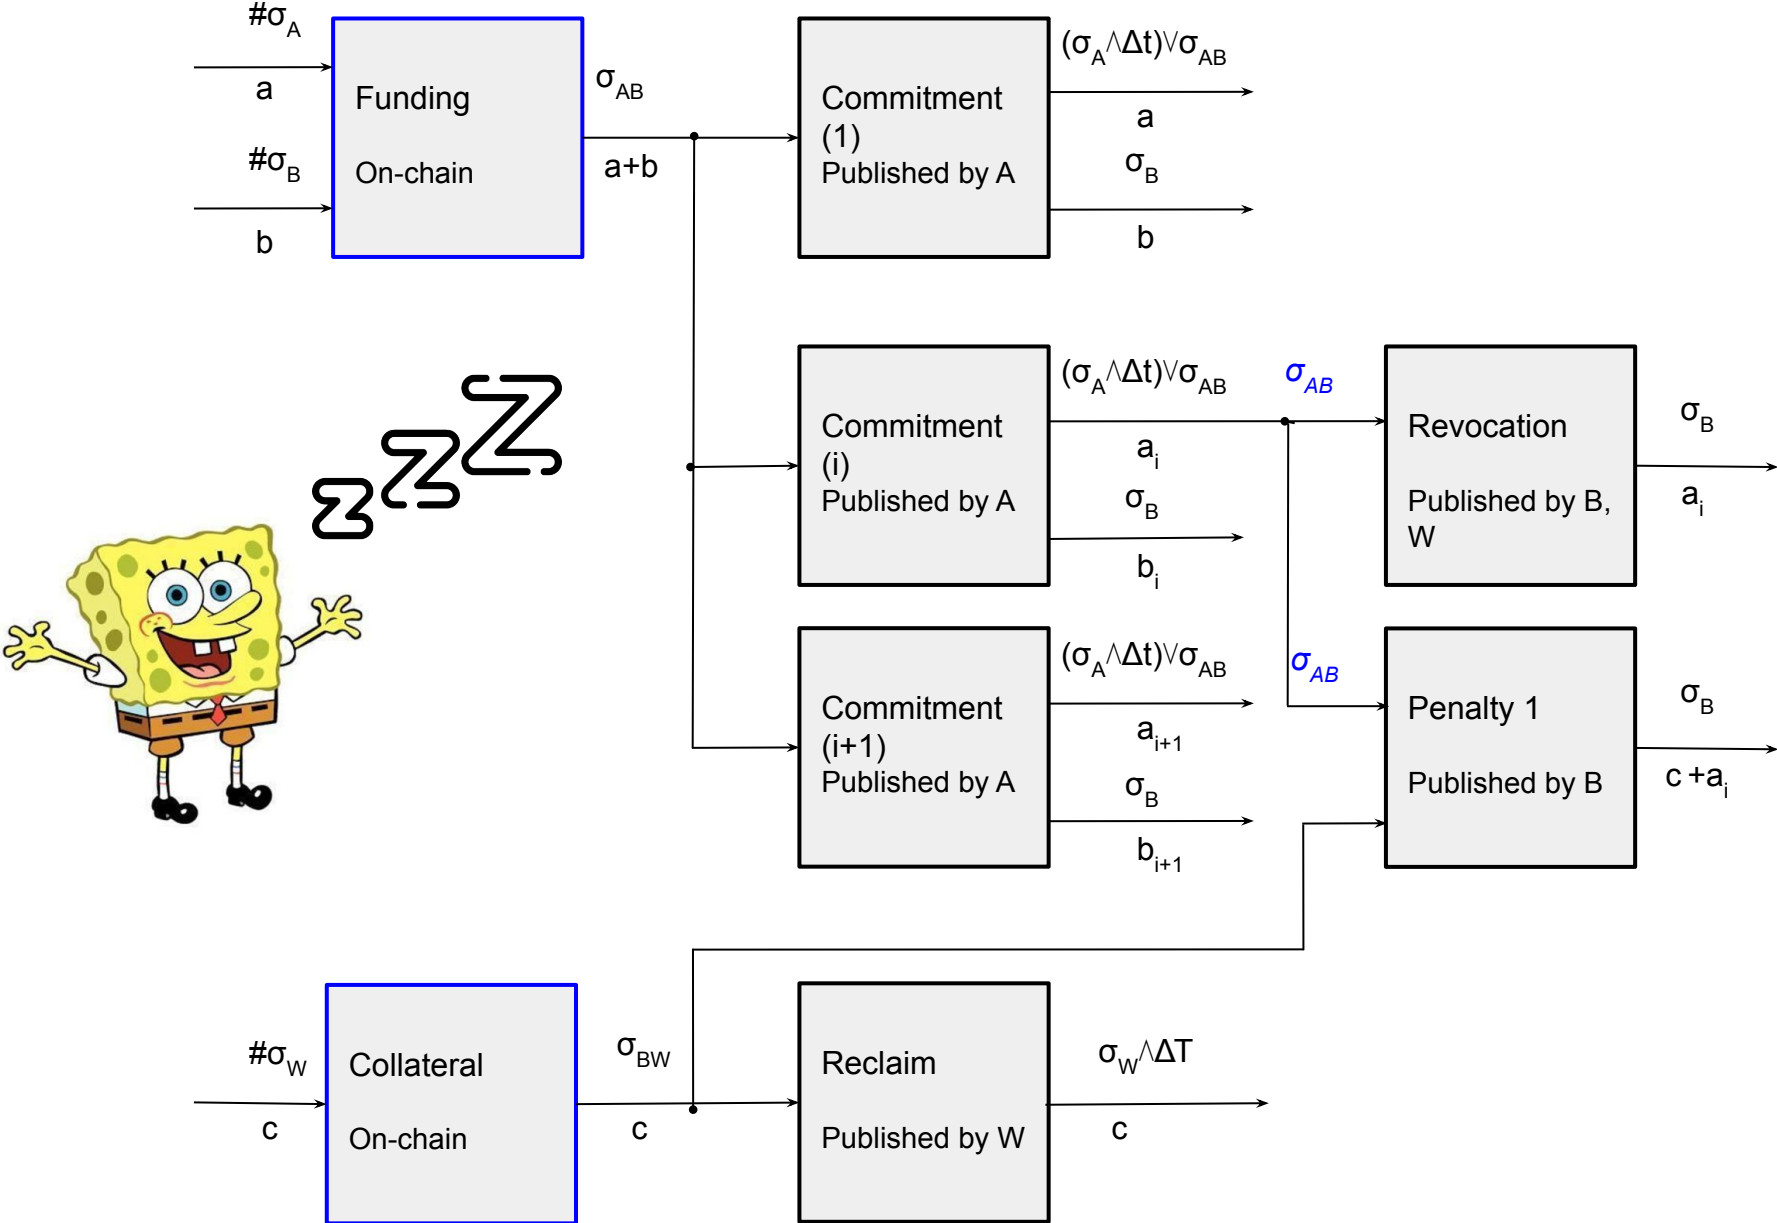

Collateral!

Lightning Channels

Cerberus Channels

Lightning Channels

Notation

- Multi-signatures: σ_{AB}
- Timelocks: Δt
- AND \wedge , OR \vee

Lightning Channels

Cerberus Channels

Cerberus Channels

Cerberus Channels

Cerberus Channels

Cerberus Channels

Cerberus Channels

Cerberus Channels

Cerberus Channels

Cerberus Channels