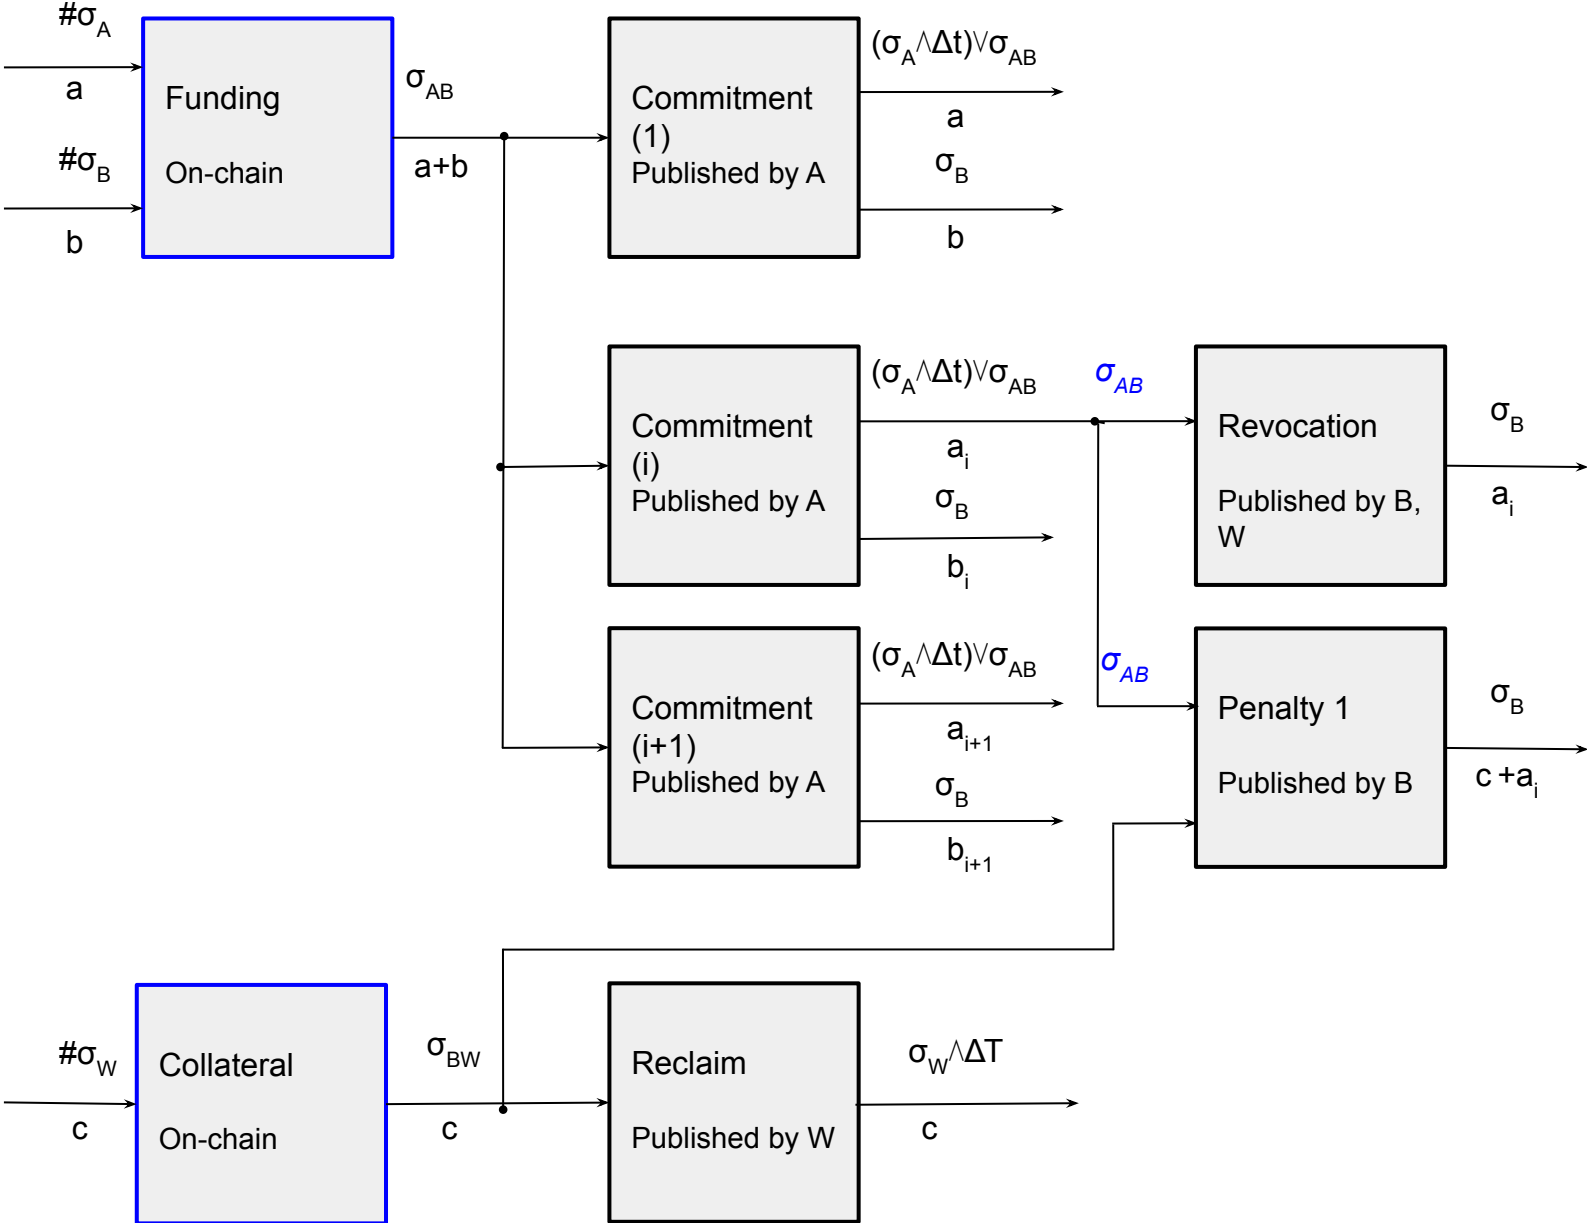

Collateral!

Lightning Channels

Cerberus Channels

Lightning Channels

Notation

- Multi-signatures: σ_{AB}
- Timelocks: Δt
- AND \wedge , OR \vee

Lightning Channels

Cerberus Channels

Cerberus Channels

Cerberus Channels

Cerberus Channels

Cerberus Channels

Cerberus Channels

Cerberus Channels

Cerberus Channels

Cerberus Channels