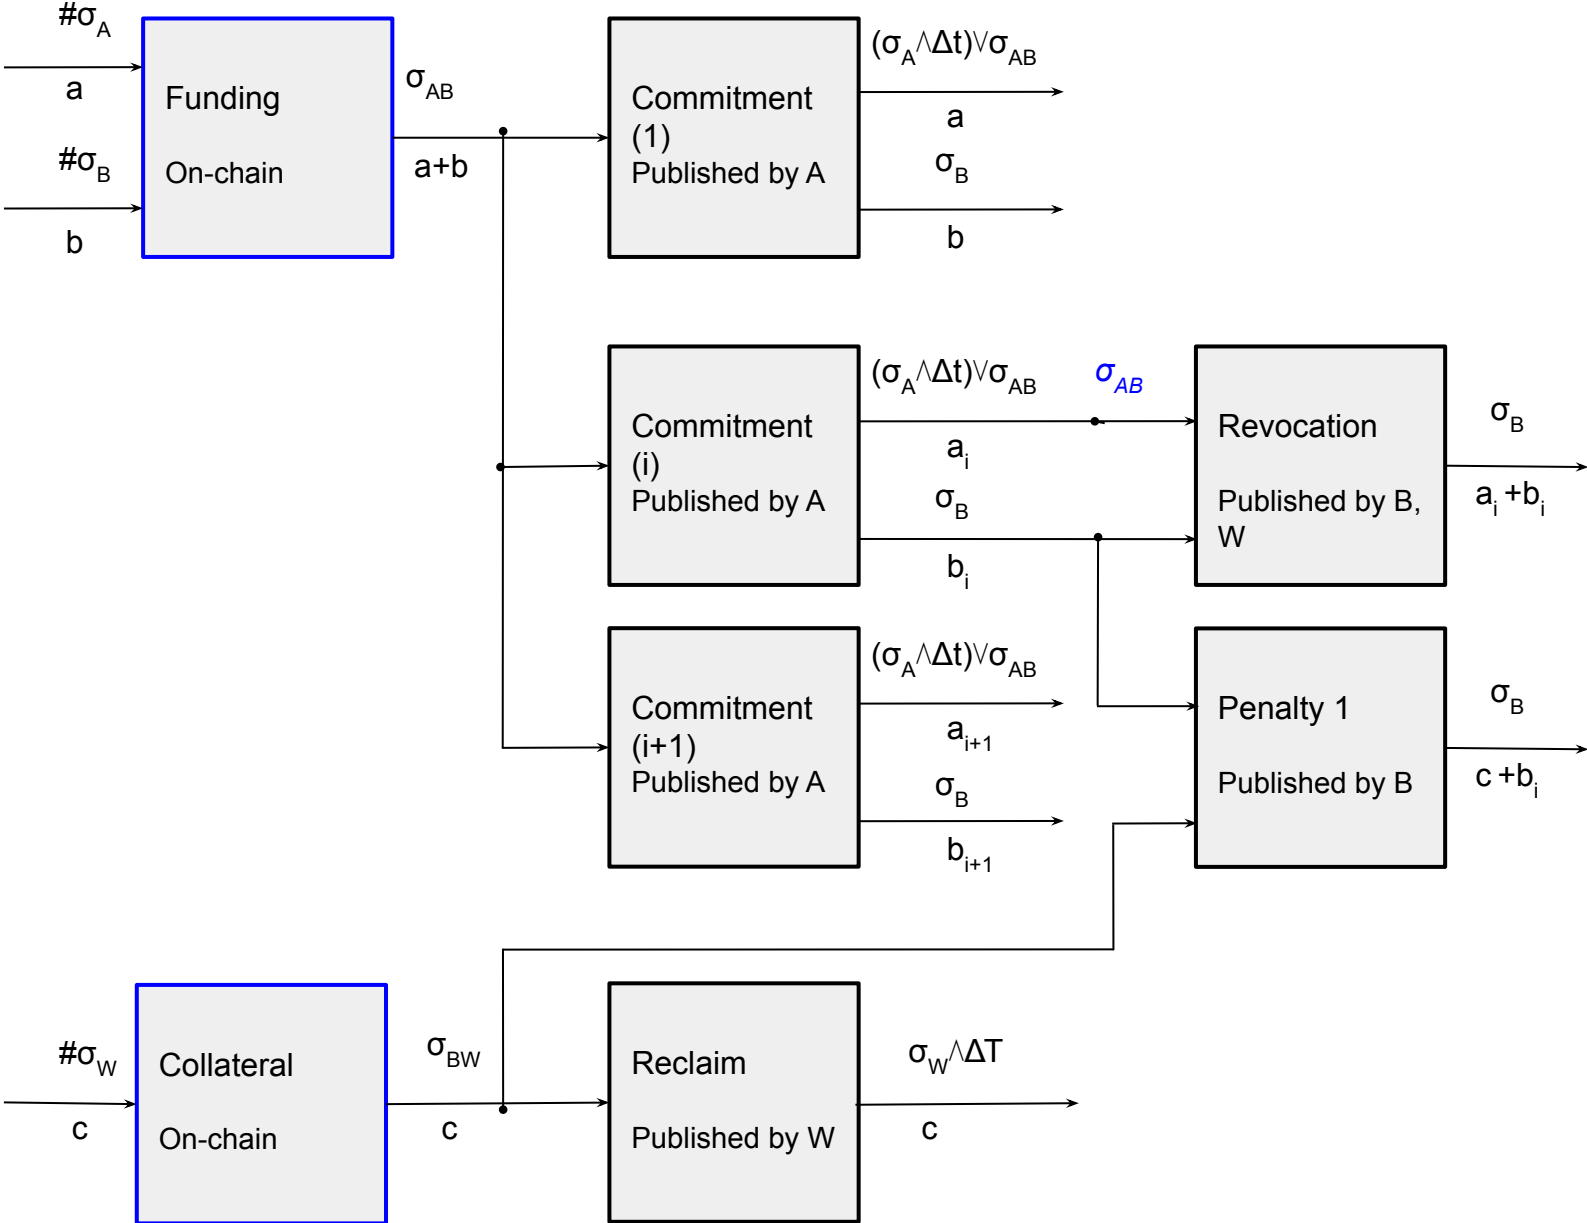

Collateral!

Lightning Channels

Cerberus Channels

Lightning Channels

Notation

- Multi-signatures: σ_{AB}
- Timelocks: Δt
- AND \wedge , OR \vee

Lightning Channels

Cerberus Channels

Cerberus Channels

Cerberus Channels

Cerberus Channels

Cerberus Channels

Cerberus Channels

Cerberus Channels

Cerberus Channels

Cerberus Channels