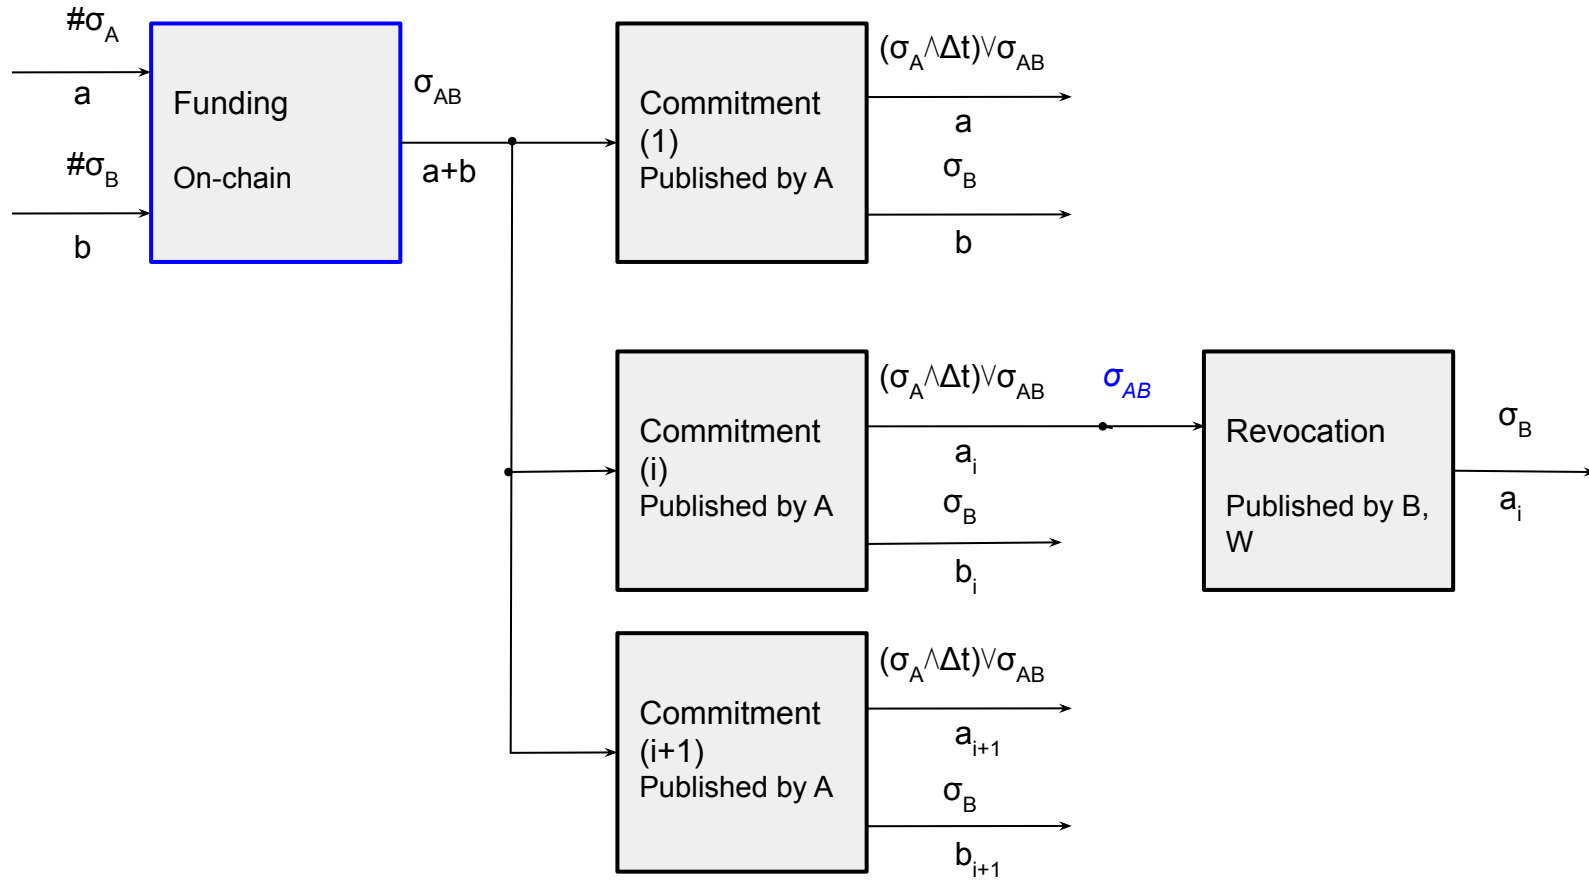

Collateral!

Lightning Channels

Cerberus Channels

Lightning Channels

Notation

- Multi-signatures: σ_{AB}
- Timelocks: Δt
- AND \wedge , OR \vee

Lightning Channels

Cerberus Channels

Cerberus Channels

Cerberus Channels

Cerberus Channels

Cerberus Channels

Cerberus Channels

Cerberus Channels

Cerberus Channels

Cerberus Channels