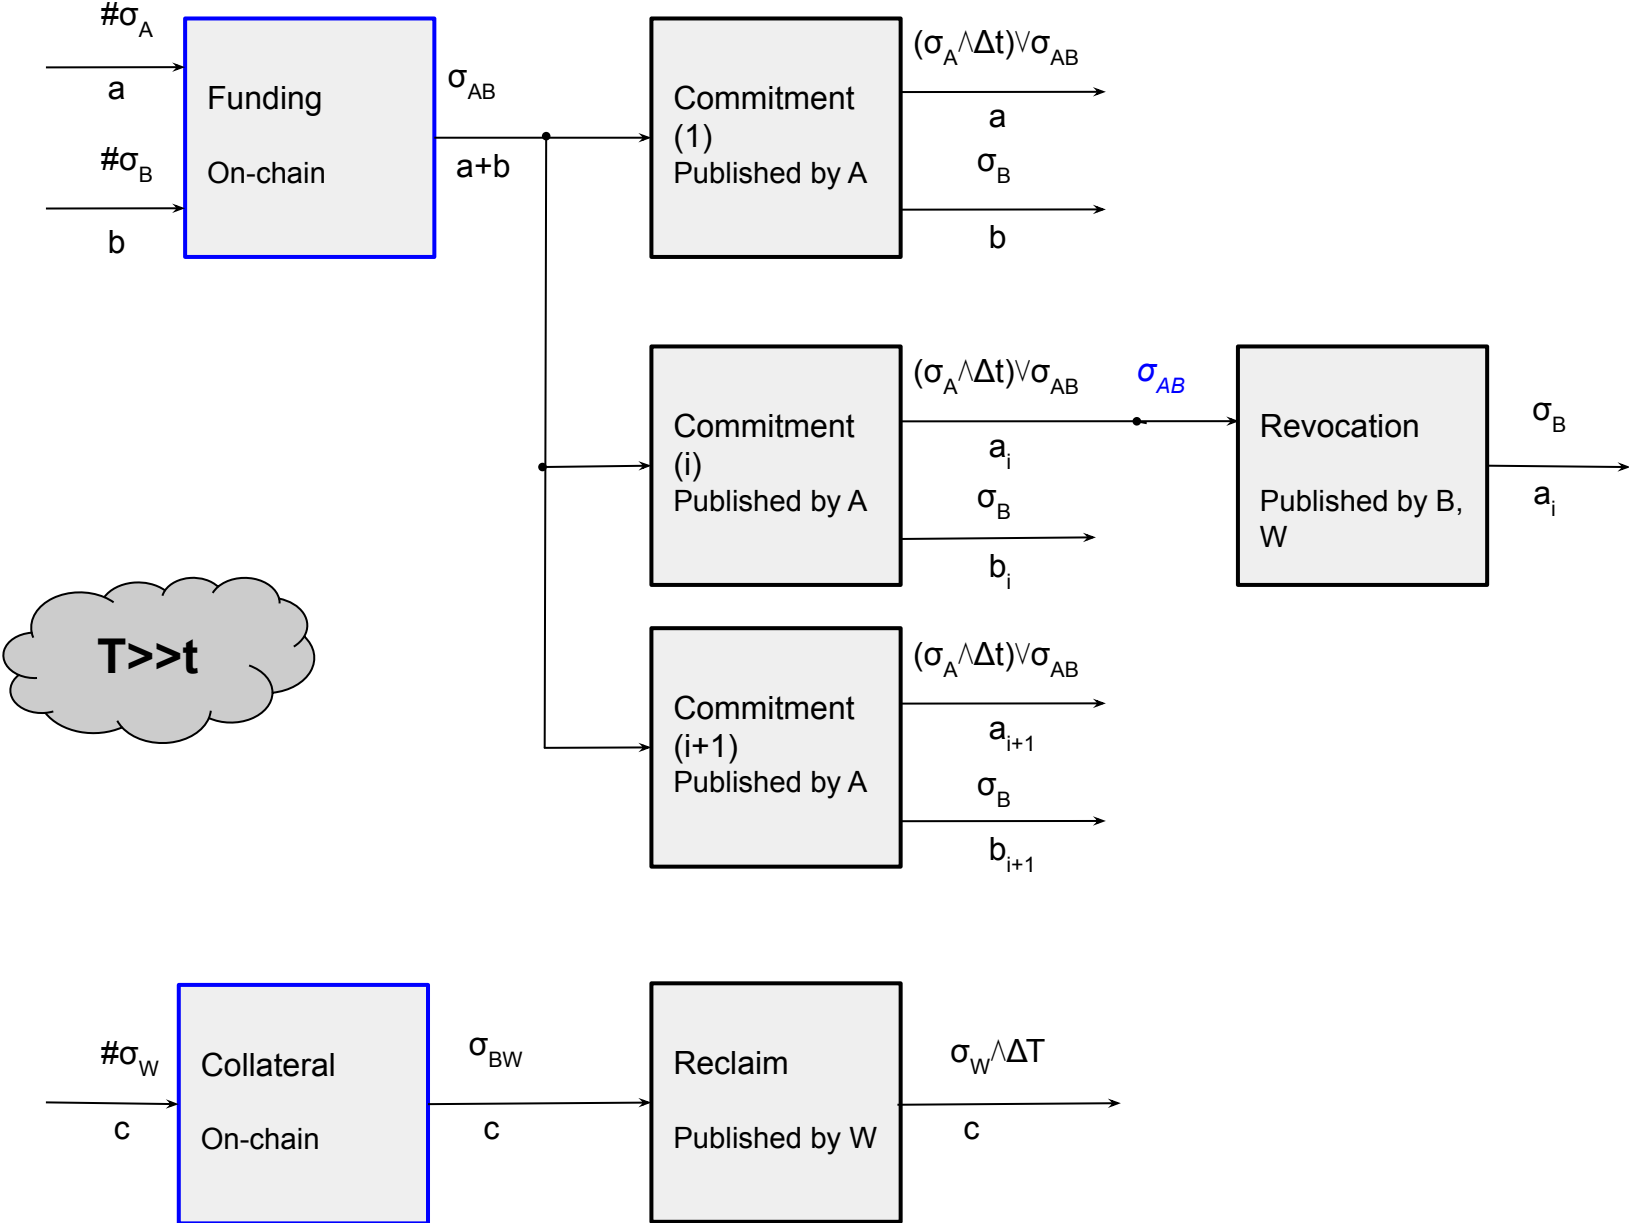

Collateral!

Lightning Channels

Cerberus Channels

Lightning Channels

Notation

- Multi-signatures: σ_{AB}
- Timelocks: Δt
- AND \wedge , OR \vee

Lightning Channels

Cerberus Channels

Cerberus Channels

Cerberus Channels

Cerberus Channels

Cerberus Channels

Cerberus Channels

Cerberus Channels

Cerberus Channels

Cerberus Channels