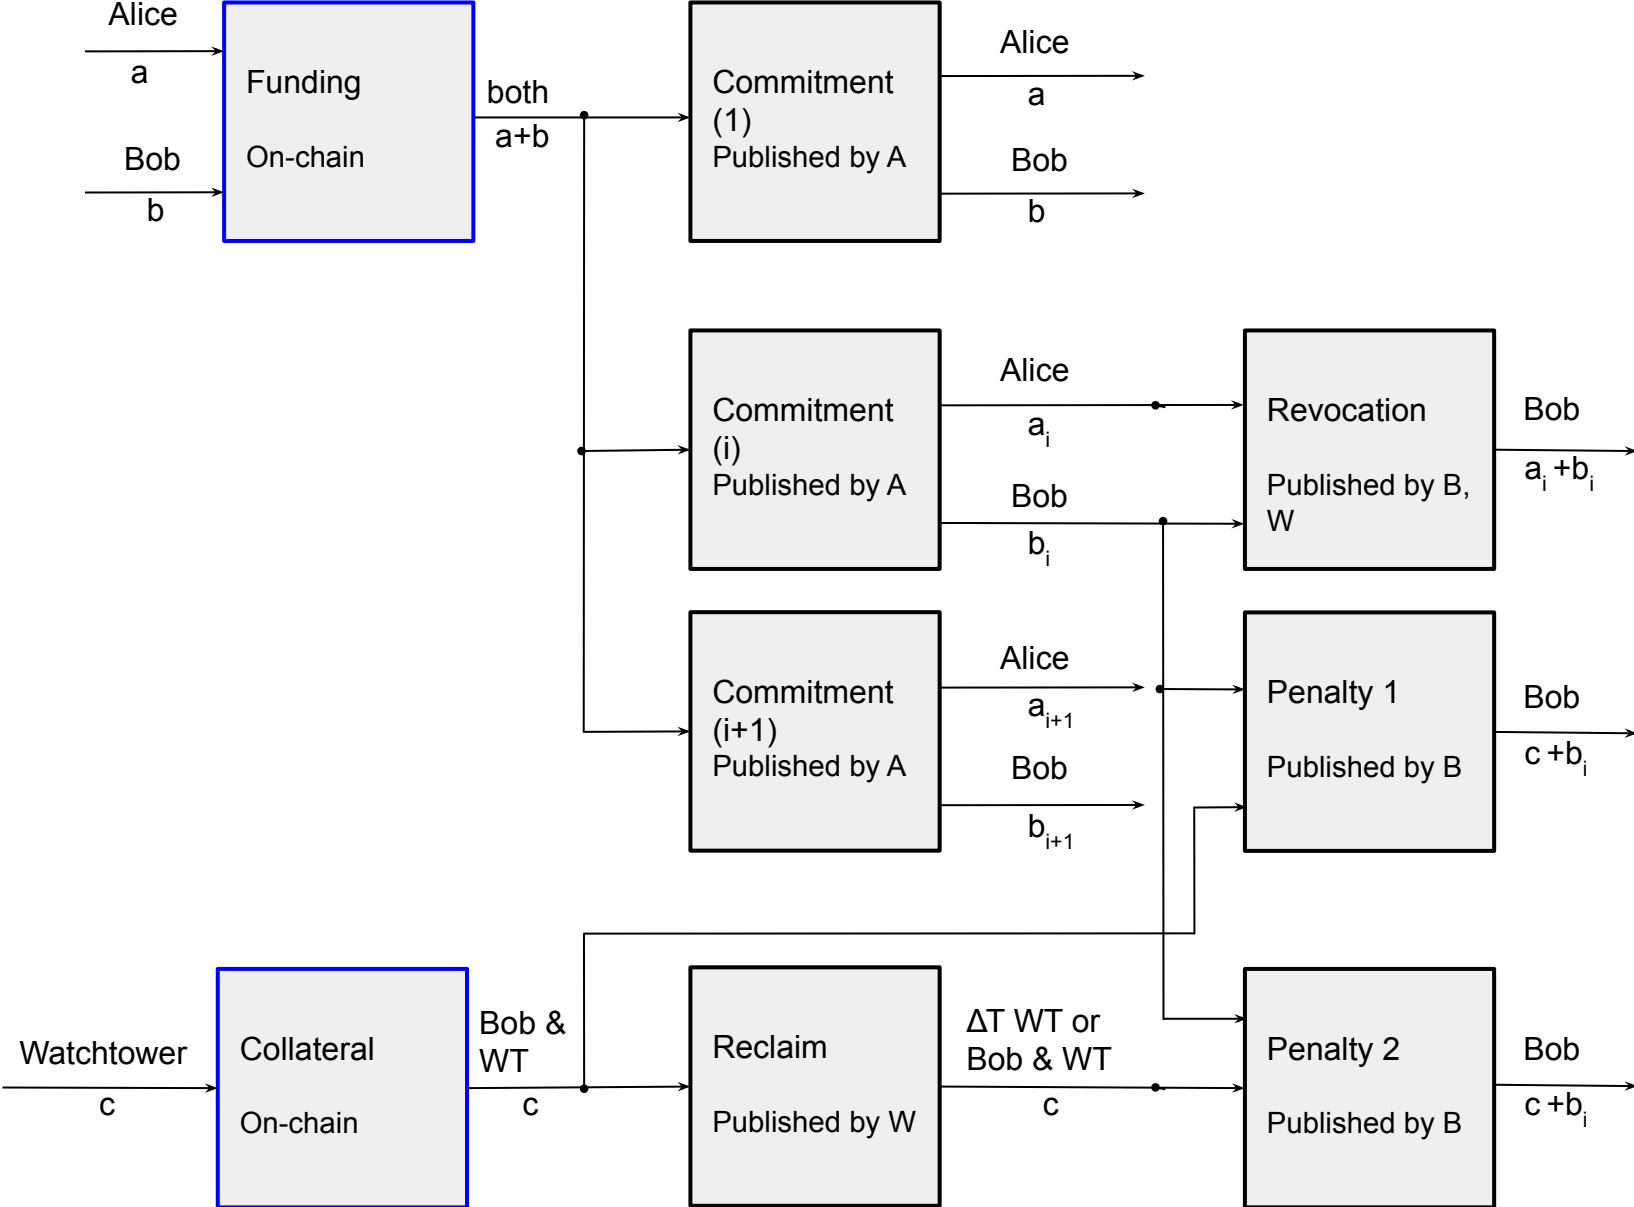

Collateral!

Lightning Channels

Cerberus Channels

Lightning Channels

Notation

- Multi-signatures: σ_{AB}
- Timelocks: Δt
- AND \wedge , OR \vee

Lightning Channels

Cerberus Channels