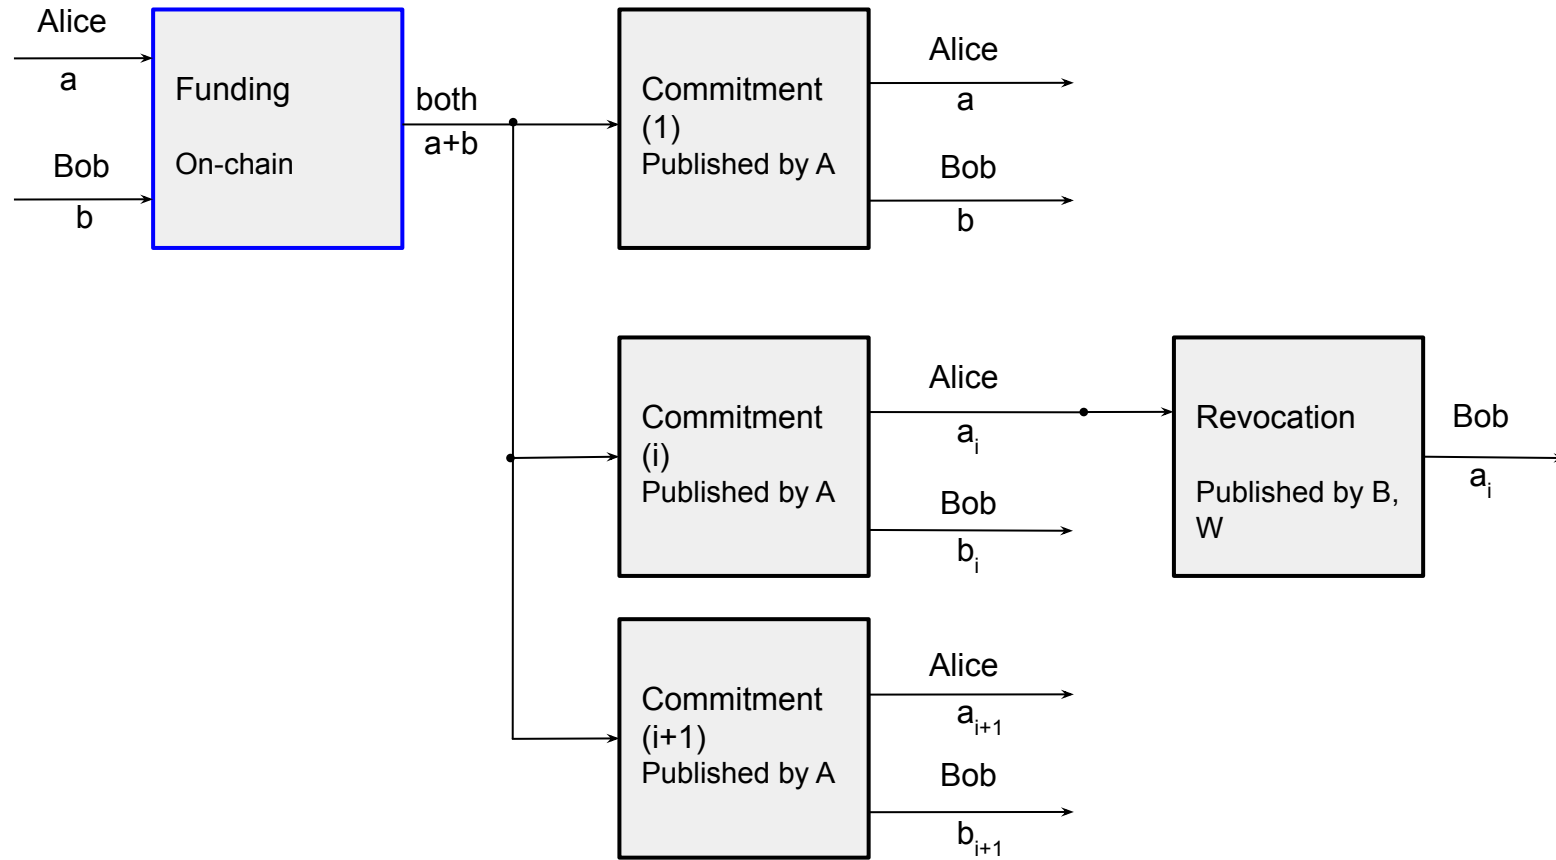

Collateral!

Lightning Channels

Cerberus Channels

Lightning Channels

Notation

- Multi-signatures: σ_{AB}
- Timelocks: Δt
- AND \wedge , OR \vee

Lightning Channels

Cerberus Channels